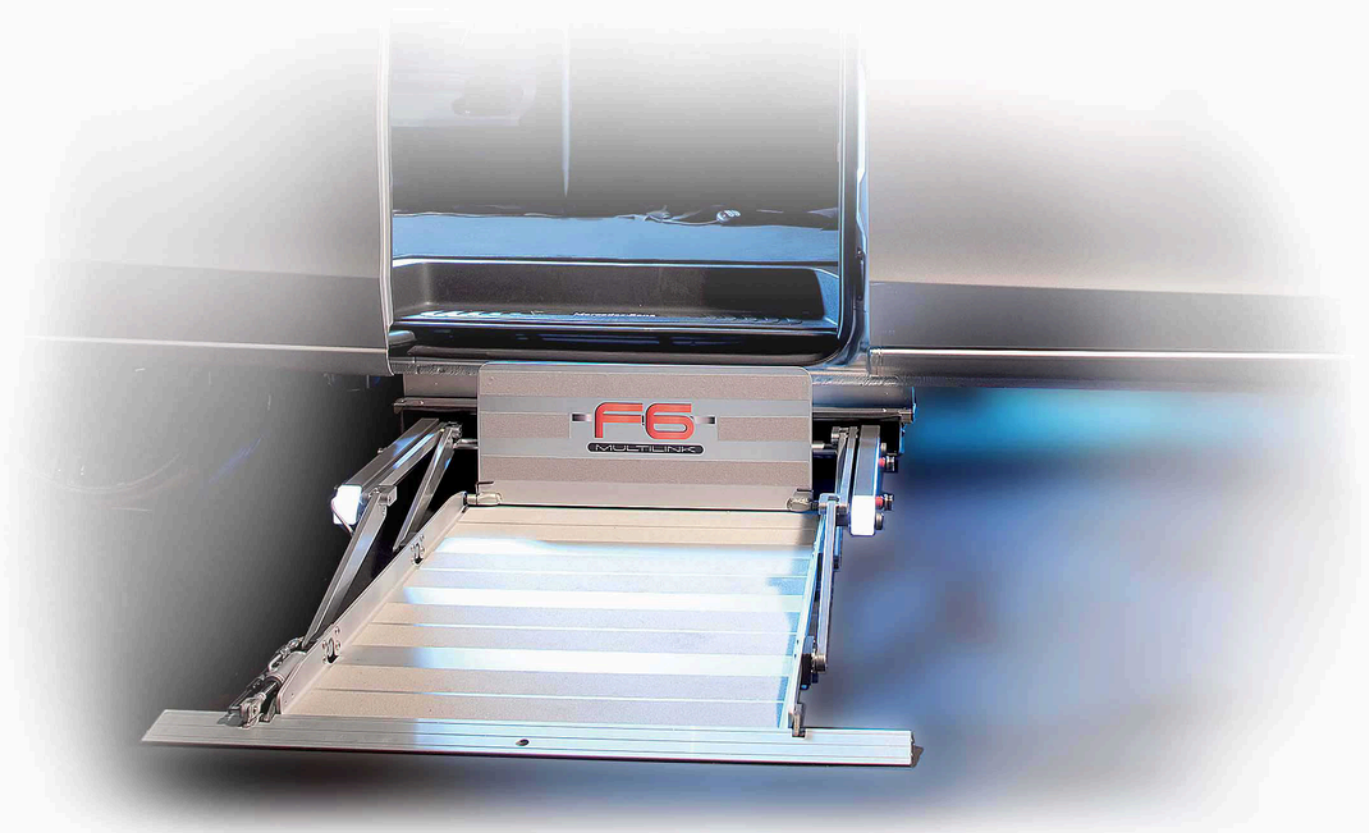

UNDERFLOOR LIFT

No vehicle modification required

- OEM Fuel tank remains intact
- OEM Exhaust System remains Intact
- Suitable for Volkswagen T5/T6 and Mercedes V-Class / Vito
- No problem with EURO 6 exhaust
- Wireless remote control (optional)

The ULTRA SLIM lift

Technical Features

Model	F6 Multilink
Loading capacity	300 kg
Own weight	140 kg
Platform Dimension	760 x 1160 mm
Emergency auxiliary manual pump.	