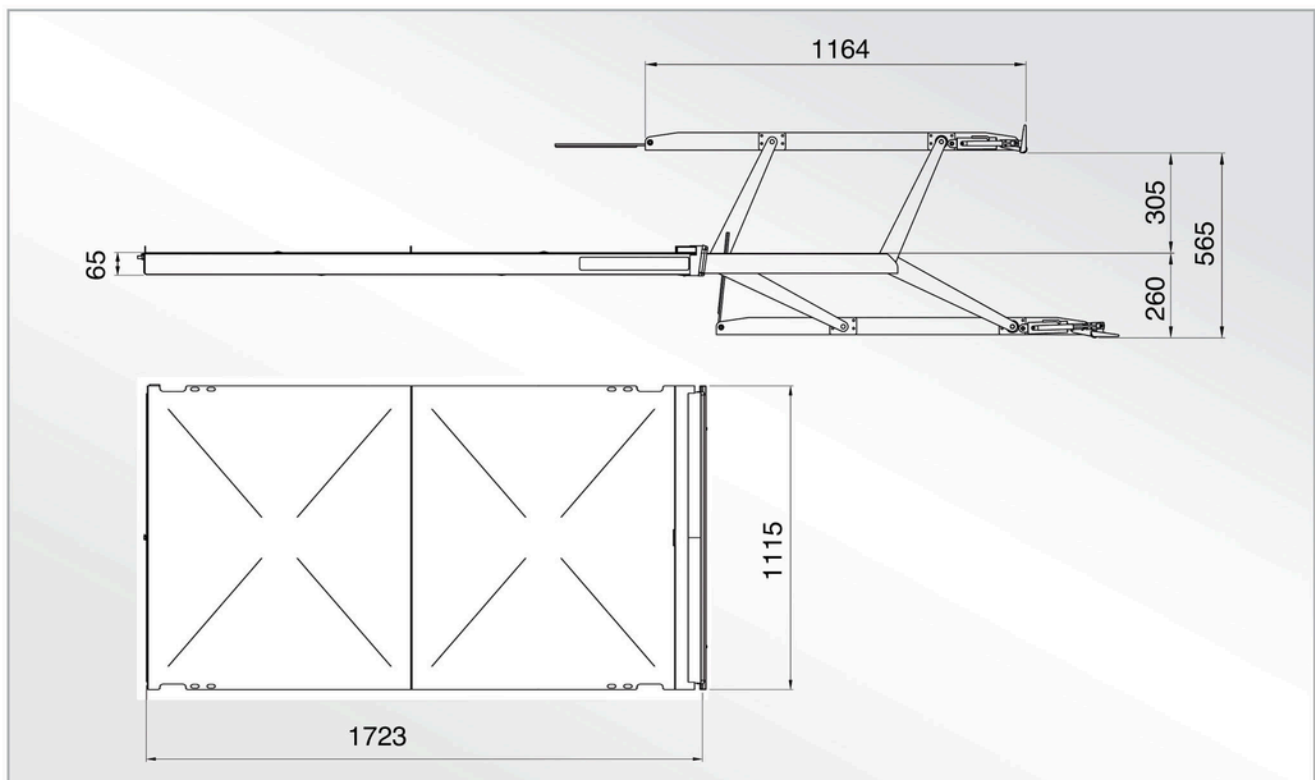

UNDERFLOOR LIFT

No vehicle modification required

- OEM Fuel tank remains intact
- OEM Exhaust System remains Intact
- Suitable for Volkswagen T5/T6 and Mercedes V-Class / Vito
- No problem with EURO 6 exhaust
- Wireless remote control (optional)

The ULTRA SLIM lift

Technical Features

Model	F6 Multilink
Loading capacity	300 kg
Own weight	140 kg
Platform Dimension	760 x 1160 mm
Emergency auxiliary manual pump.	