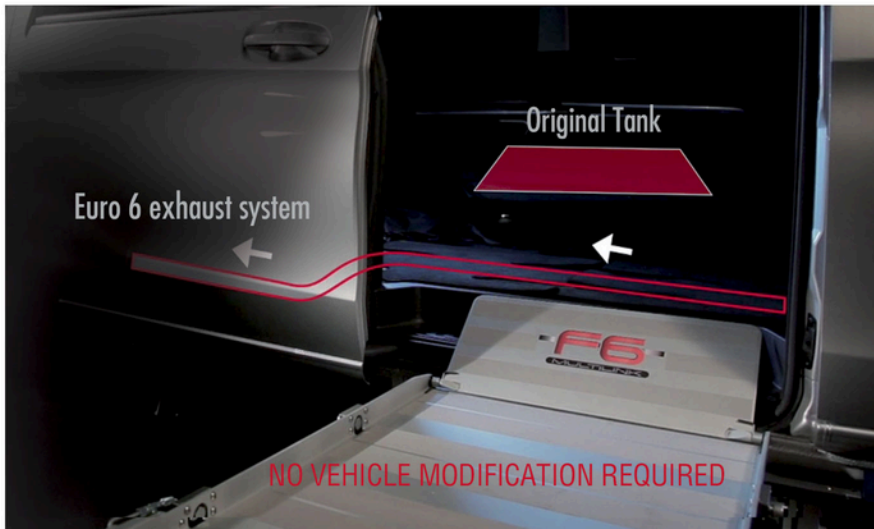

UNDERFLOOR LIFT

No vehicle modification required

- OEM Fuel tank remains intact
- OEM Exhaust System remains Intact
- Suitable for Volkswagen T5/T6 and Mercedes V-Class / Vito
- No problem with EURO 6 exhaust
- Wireless remote control (optional)

The ULTRA SLIM lift

Technical Features

Model	F6 Multilink
Loading capacity	300 kg
Own weight	140 kg
Platform Dimension	760 x 1160 mm
Emergency auxiliary manual pump.	